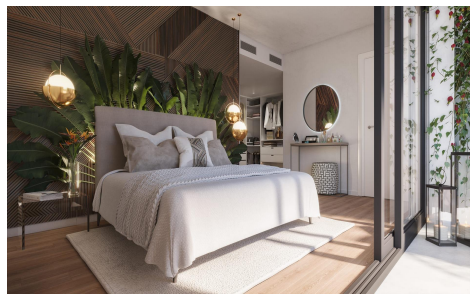

JL41692A

NEW BUILD TOWNHOUSES IN LAS LAGUNAS €949,000

3

3

158m²

165m²