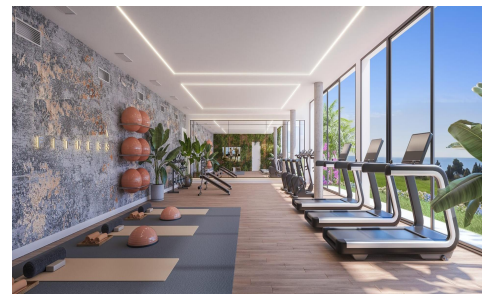

JL41692A

NEW BUILD TOWNHOUSES IN LAS LAGUNAS €949,000

3

3

158m²

165m²