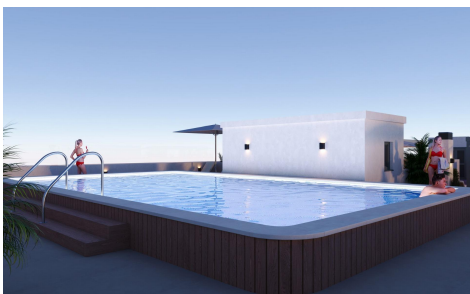

JL80243T

Modern New Build Apartments in the Center of ~~€340,000~~ €240,000

1

1

51m²

N/A