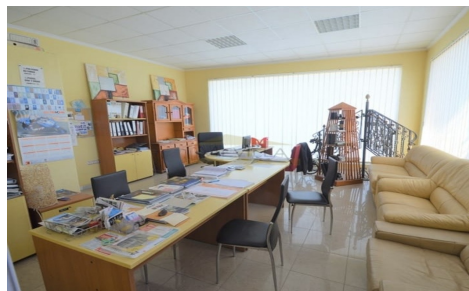

JL48454G

Commercial In San Miguel de Salinas

€500,000

0

0

930m²

1,200m²

N/A