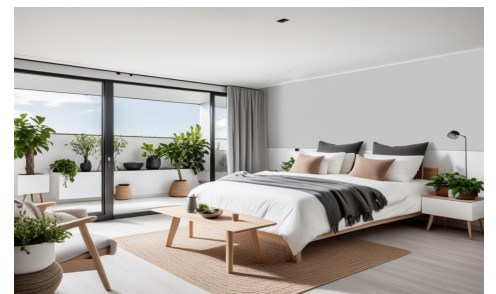

JL99153M

Luxury New Build Villas in Las Filipinas, Orihue €188,000

3

2

113m²

282m²