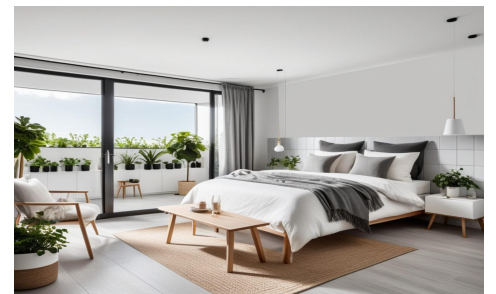

JL99153M

Luxury New Build Villas in Las Filipinas, Orihue €188,000

3

2

113m²

282m²