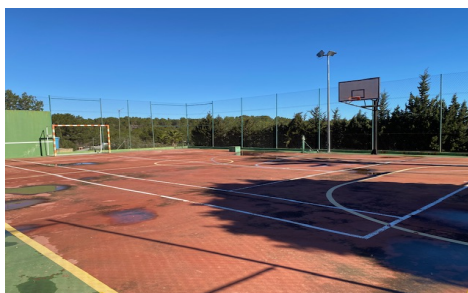

JL79346E

Country House In Murcia

€545,000

4

4

350m²

5,130m²

N/A