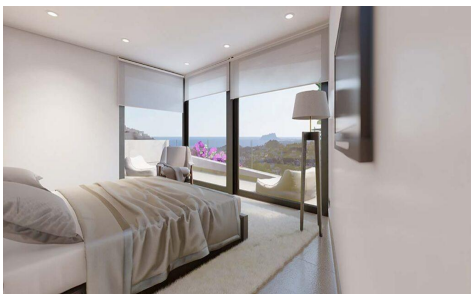

JL64823U

**Luxury New Build Villas with Sea Views in Benitachell, 1,200,000 €**

4

3

348m<sup>2</sup>

344m<sup>2</sup>