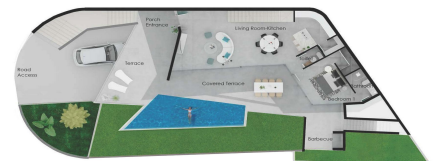

JL64823U

**Luxury New Build Villas with Sea Views in Benitachell, 1,200,000 €**

4

3

348m<sup>2</sup>

344m<sup>2</sup>