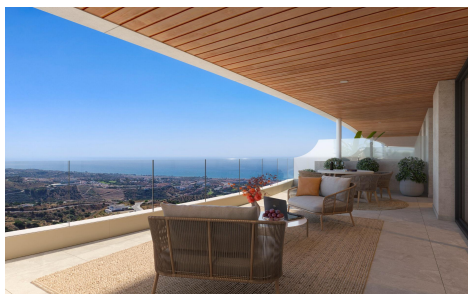

JL60331U

New Build Apartments with Sea Views in Rincon de la Vieja €408,000

3

2

120m²

N/A