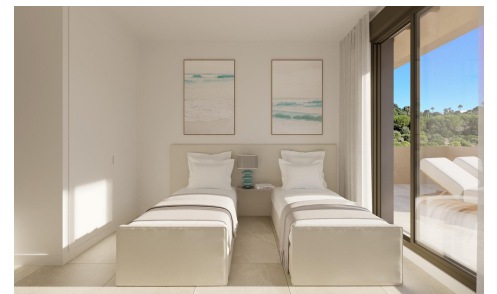

JL20603E

**Exclusive New Build Residential Development €423,000**

2

2

110m<sup>2</sup>

N/A