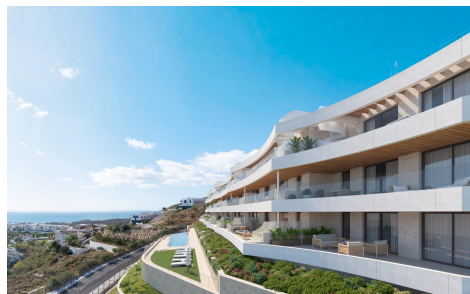

JL83242K

New Build Apartments with Sea Views in Rincón de la Vieja €487,000

3

2

120m²

N/A