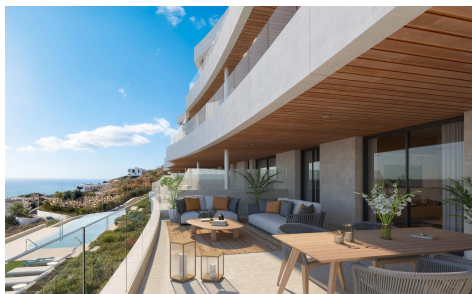

JL83242K

New Build Apartments with Sea Views in Rincón de la Vieja €487,000

3

2

120m²

N/A