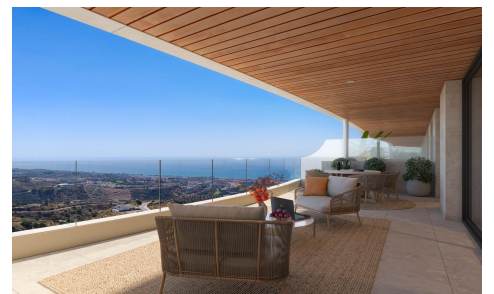

JL83242K

New Build Apartments with Sea Views in Rincón de la Vieja €487,000

3

2

120m²

N/A