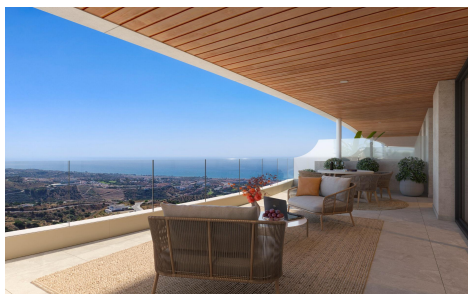

JL47541V

New Build Apartments with Sea Views in Rincón de la Vieja €410,000

2

2

96m²

N/A