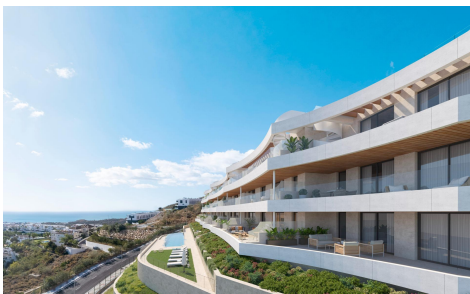

JL47541V

New Build Apartments with Sea Views in Rincón de la Vieja €410,000

2

2

96m²

N/A