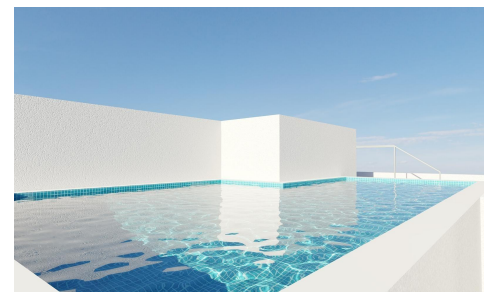

JL53926C

New Build Apartments in Torrevieja Just 400 m from the beach €209,000

2

2

85m²

N/A