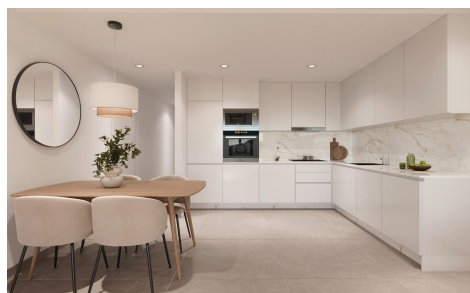

JL53926C

New Build Apartments in Torrevieja Just 400 m from the beach €209,000

2

2

85m²

N/A