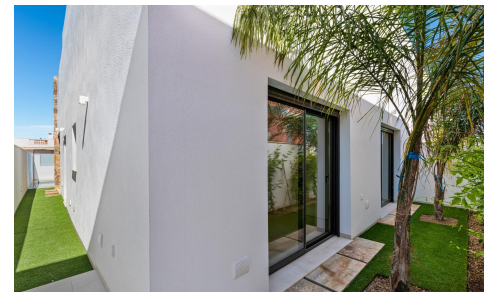

JL92924U

**NEW BUILD SEMI-DETACHED VILLAS IN SAN GONÇALO €504,300**

3

2

100m<sup>2</sup>

200m<sup>2</sup>