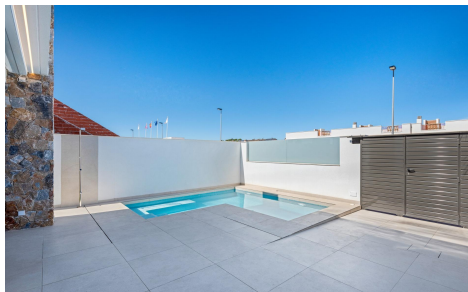

JL92924U

**NEW BUILD SEMI-DETACHED VILLAS IN SAN GONÇALO €504,300**

3

2

100m<sup>2</sup>

200m<sup>2</sup>