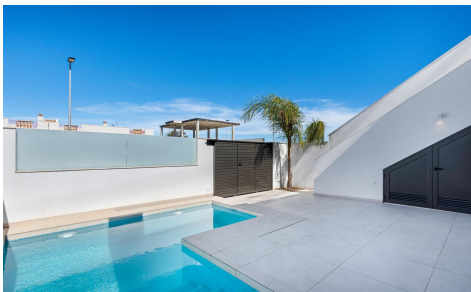

JL92924U

**NEW BUILD SEMI-DETACHED VILLAS IN SAN GONÇALO €504,300**

3

2

100m<sup>2</sup>

200m<sup>2</sup>