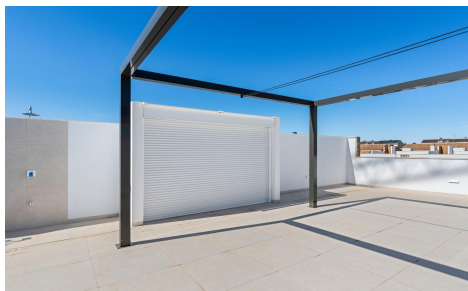

JL92924U

**NEW BUILD SEMI-DETACHED VILLAS IN SAN GONÇALO €504,300**

3

2

100m<sup>2</sup>

200m<sup>2</sup>