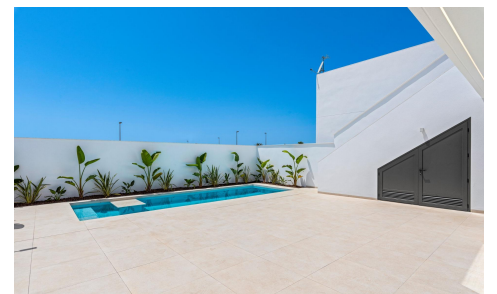

JL64059W

**New Build Villas Near Serena Golf in Los Alcazares 409,900**

3

2

106m²

235m²