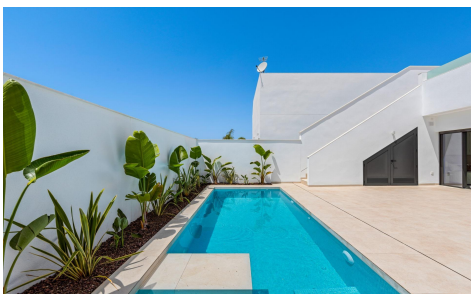

JL64059W

**New Build Villas Near Serena Golf in Los Alcazares 409,900**

3

2

106m²

235m²