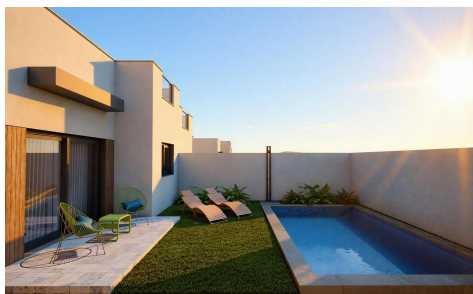

JL66696L

**New Build Semi Detached Villas with Private Pools from 1,900,000€**

3

2

80m<sup>2</sup>

200m<sup>2</sup>