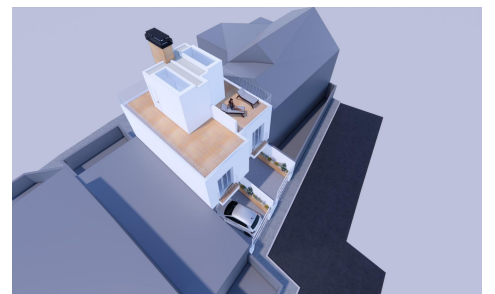

JL50646L

New Build Townhouses 50 m from the Beach in €265,000

2

3

79m²

19m²

N/A