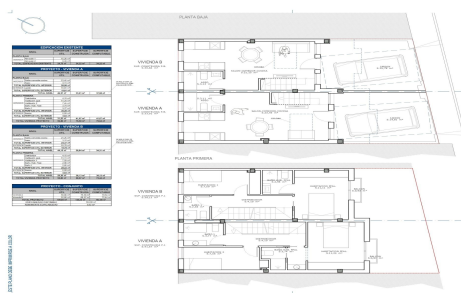

JL50646L

New Build Townhouses 50 m from the Beach in €265,000

2

3

79m²

19m²

N/A