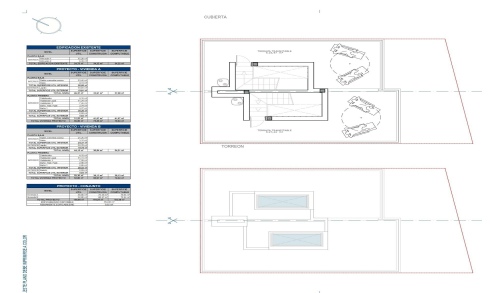

JL50646L

New Build Townhouses 50 m from the Beach in €265,000

2

3

79m²

19m²

N/A