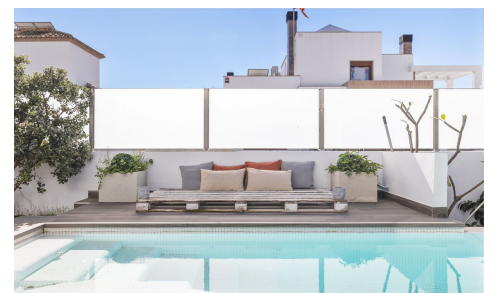

JL59092W

Villa In Sierrezuela

€795,000

4

3

300m²

N/A

N/A