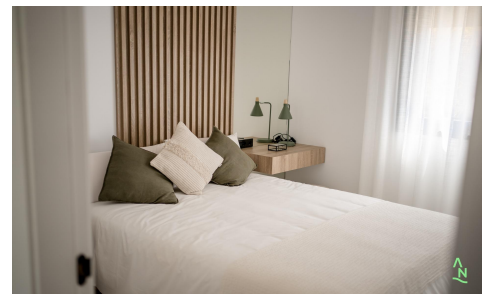

JL91771C

New Build Apartments at Condado de Alhama €208,425

2

2

90m²

N/A