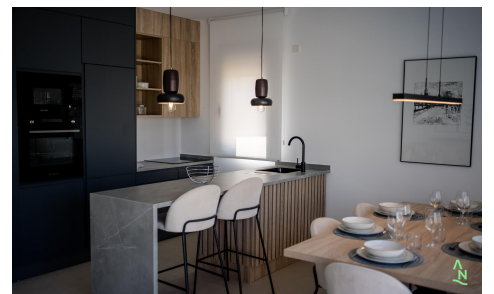

JL91771C

New Build Apartments at Condado de Alhama €208,425

2

2

90m²

N/A