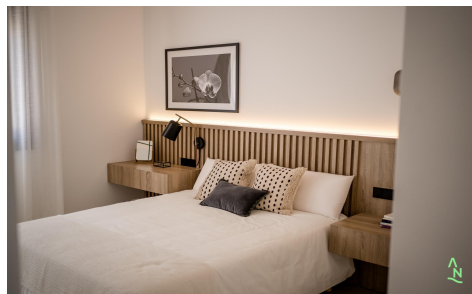

JL91771C

New Build Apartments at Condado de Alhama €208,425

2

2

90m²

N/A