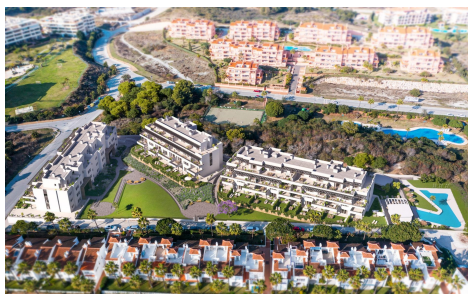

JL44055Z

New Build Apartments with Sea Views in La Cañada, 300a

3

2

126m²

14m²