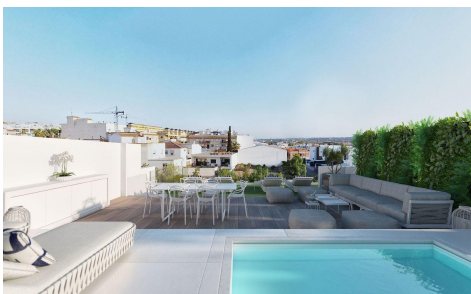

JL64084J

New Build Apartments in Benijofar with a central courtyard €110,000

3

2

90m²

N/A