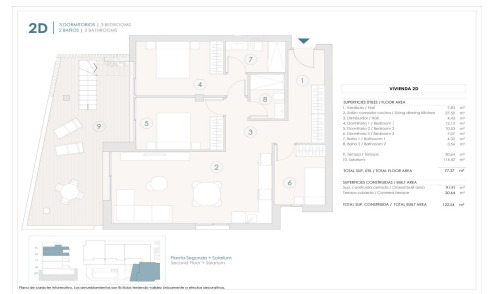

JL64084J

New Build Apartments in Benijofar with a central courtyard €110,000

3

2

90m²

N/A