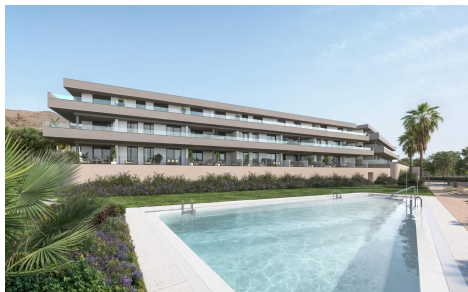

JL61307U

NEW BUILD RESIDENTIAL COMPLEX NEAR ESTEPONA €557,000

3

2

184m²

N/A