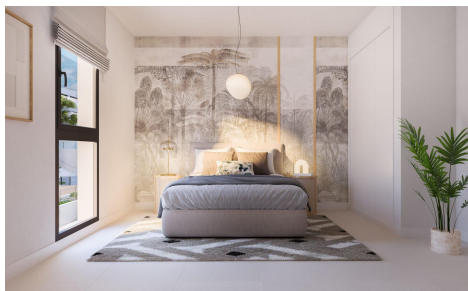

JL61307U

NEW BUILD RESIDENTIAL COMPLEX NEAR ESTEPONA €557,000

3

2

184m²

N/A