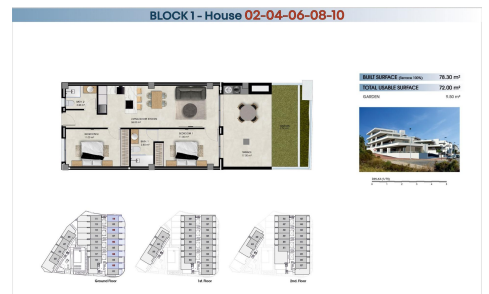

JL67618H

**Modern New Build Residences Just 800 m from €215,000**

2

2

78m<sup>2</sup>

9m<sup>2</sup>