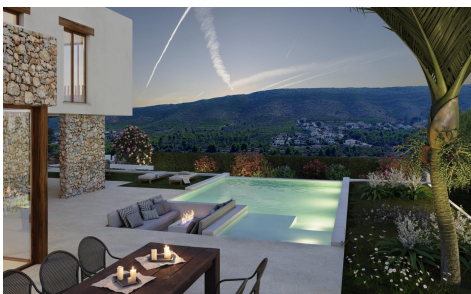

JL61246Y

**Ibiza Style Luxury Villa with Panoramic View €2,250,000**

4

3

300m<sup>2</sup>

1,500m<sup>2</sup>