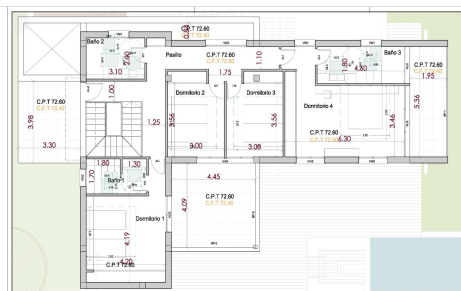

JL61246Y

**Ibiza Style Luxury Villa with Panoramic View €2,250,000**

4

3

300m<sup>2</sup>

1,500m<sup>2</sup>