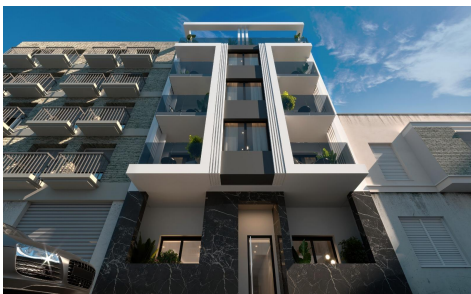

JL89743U

Modern New Build Apartments in the Heart of Torrevieja €440,000

2

2

87m²

N/A