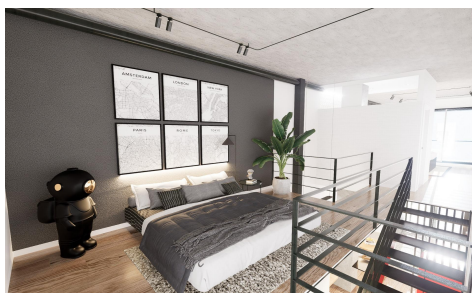

JL96950T

Modern Duplex Loft Apartments in the Heart of ~~€309,900~~ €209,900

2

2

90m²

N/A