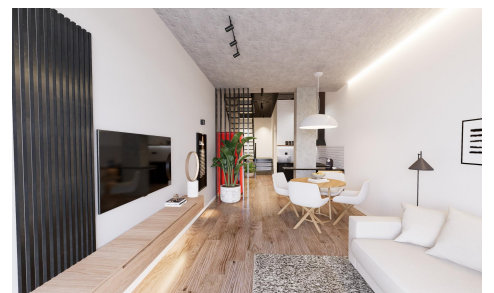

JL96950T

Modern Duplex Loft Apartments in the Heart of ~~€309,900~~ €209,900

2

2

90m²

N/A