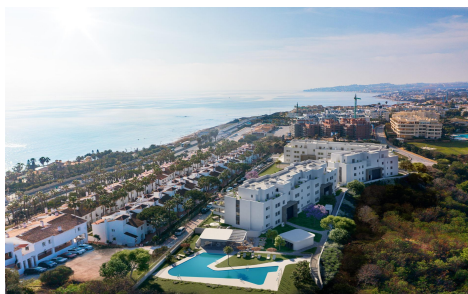

JL73971L

New Build Apartments with Sea Views in La Cañada, 100m

4

2

144m²

N/A