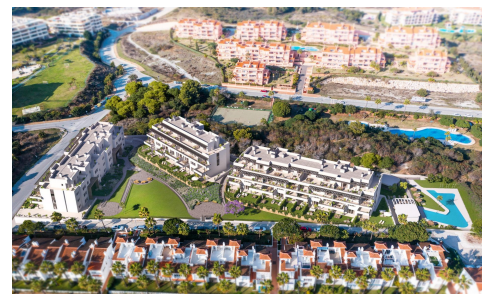

JL73971L

New Build Apartments with Sea Views in La Cañada, 100m

4

2

144m²

N/A