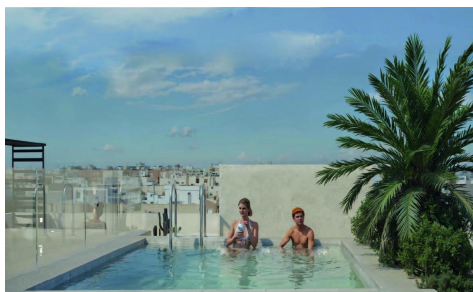

JL23772Q

**Modern Apartments for Sale Just 250 m from €237,000**

2

2

63m<sup>2</sup>

N/A