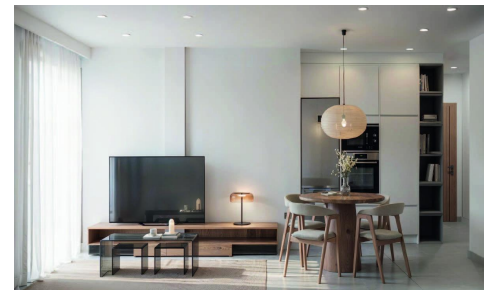

JL99736A

Modern Apartments for Sale Just 250 m from €198,000

1

1

34m²

N/A