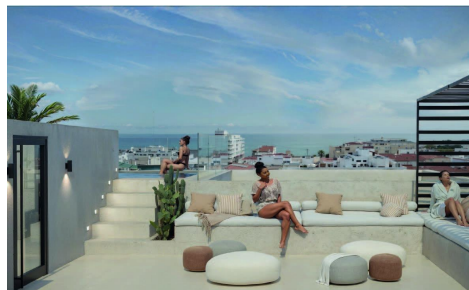

JL99736A

Modern Apartments for Sale Just 250 m from €198,000

1

1

34m²

N/A