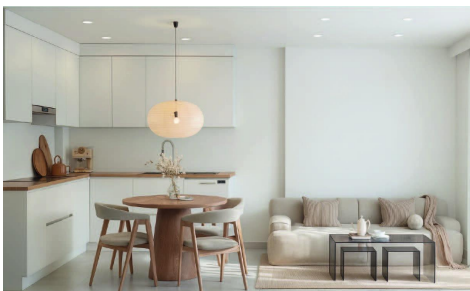

JL99736A

Modern Apartments for Sale Just 250 m from €198,000

1

1

34m²

N/A