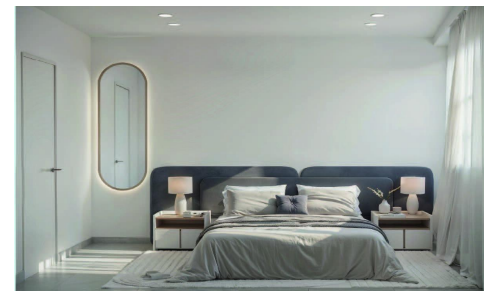

JL99736A

Modern Apartments for Sale Just 250 m from €198,000

1

1

34m²

N/A