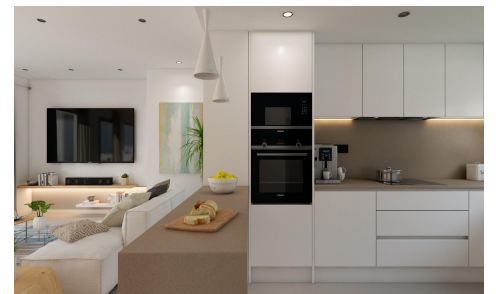

JL67612Y

NEW BUILD RESIDENTIAL COMPLEX IN CASAPRINCESA €398,000

2

2

106m²

N/A