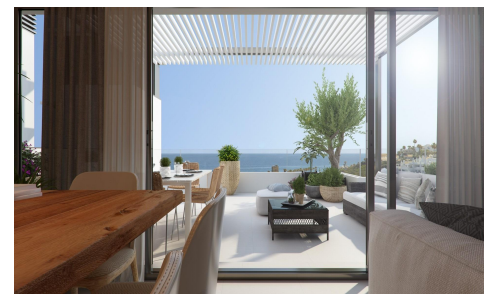

JL67612Y

NEW BUILD RESIDENTIAL COMPLEX IN CASAPRINCESA €398,000

2

2

106m²

N/A