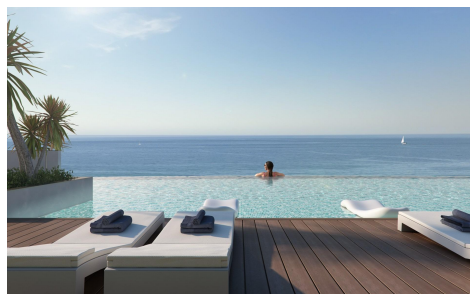

JL67612Y

NEW BUILD RESIDENTIAL COMPLEX IN CASAPRINCESA €398,000

2

2

106m²

N/A