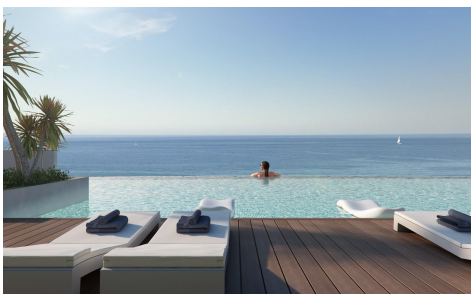

JL54398S

**NEW BUILD RESIDENTIAL COMPLEX IN CASARETOS, 120,000**

2

2

106m<sup>2</sup>

27m<sup>2</sup>