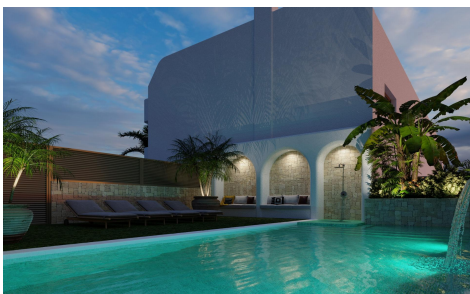

JL33488X

New Build Bungalows in San Pedro del Pinatar €310,000

3

2

85m²

N/A