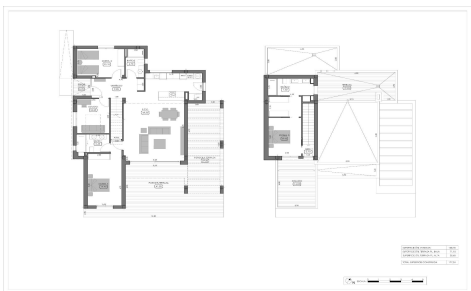

JL69726G

Contemporary New Build Villas with Private Pools €796,000

4

3

185m²

442m²