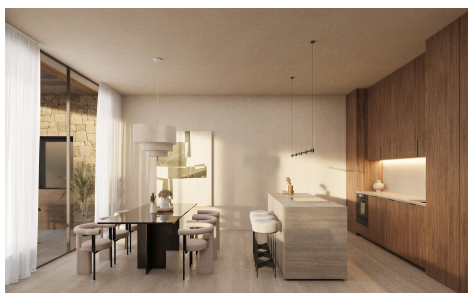

JL35685N

Contemporary Villa with Panoramic Sea Views €2,650,000

4

3

342m²

800m²