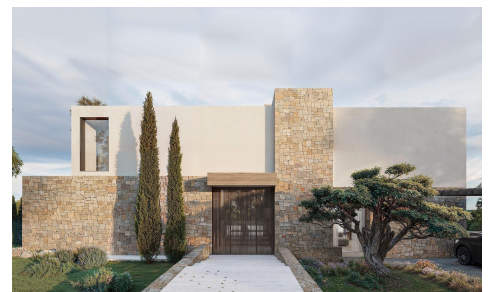

JL35685N

Contemporary Villa with Panoramic Sea Views €2,650,000

4

3

342m²

800m²