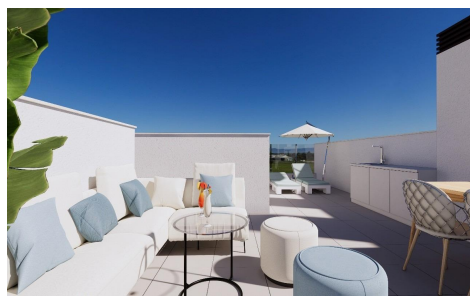

JL17780X

**New-Build Townhouses on the Frontline of La €677,000**

3

2

135m<sup>2</sup>

N/A