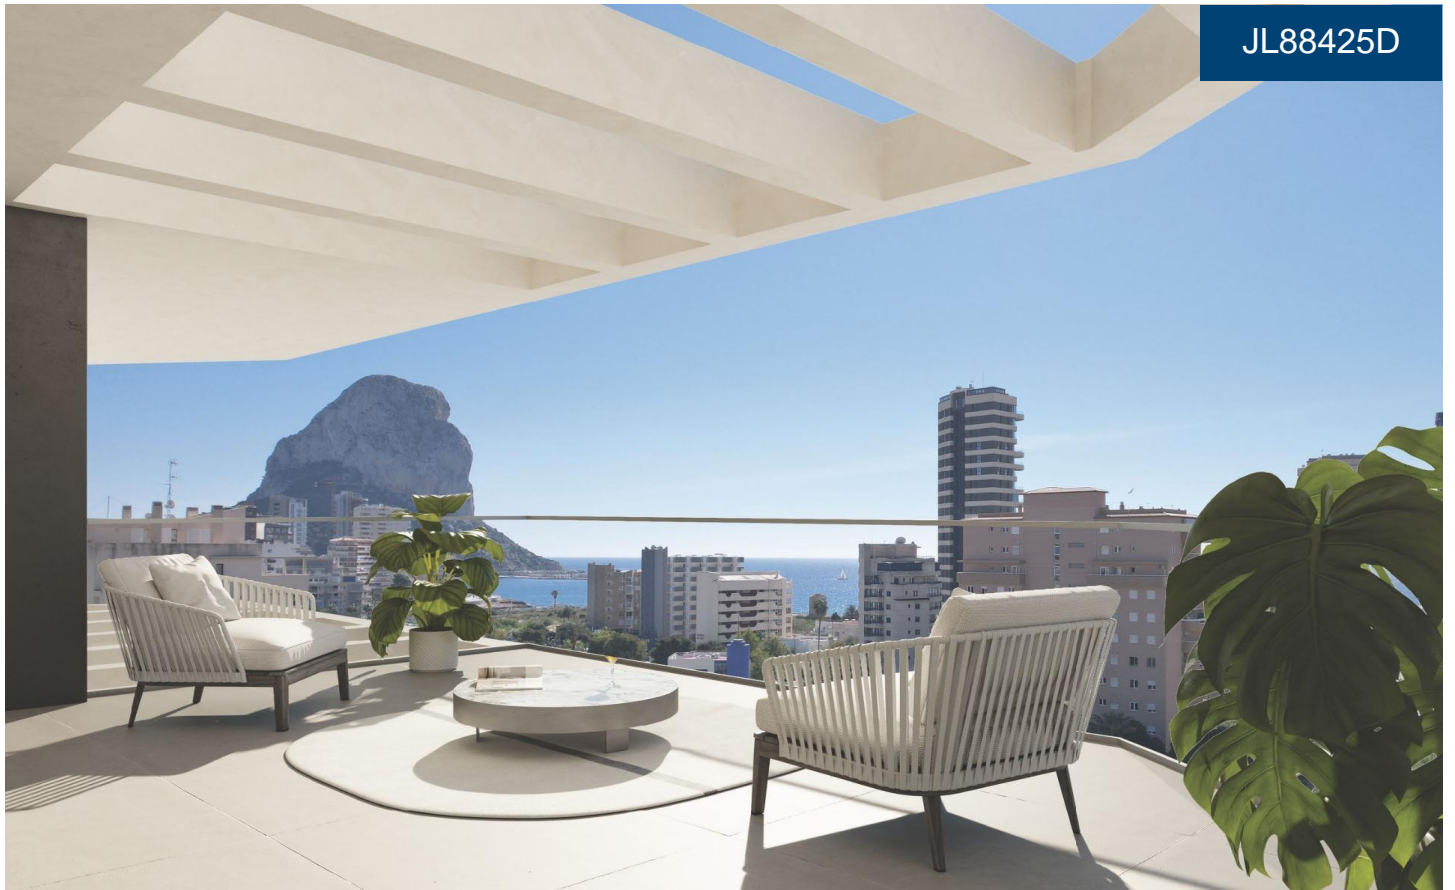

JL88425D

NEW BUILD APARTMENTS IN CALPE

€670,000

3

2

80m²

N/A