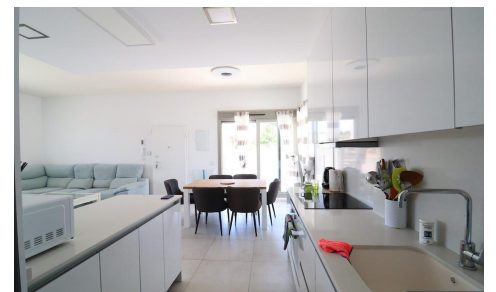

JL89360T

Villa In San Miguel de Salinas

€565,000

3

2

250m²

400m²

N/A