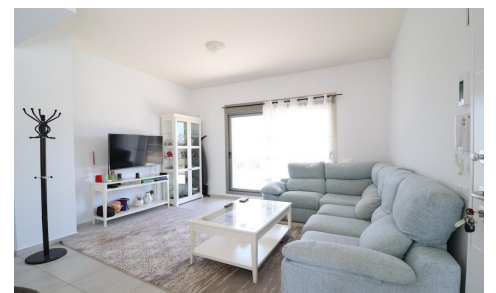

JL89360T

Villa In San Miguel de Salinas

€565,000

3

2

250m²

400m²

N/A