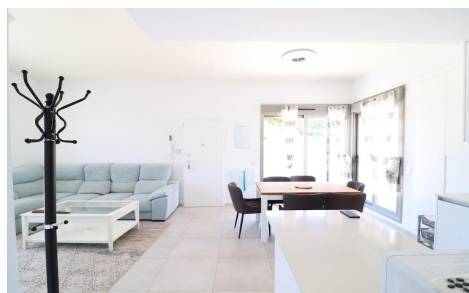

JL89360T

Villa In San Miguel de Salinas

€565,000

3

2

250m²

400m²

N/A