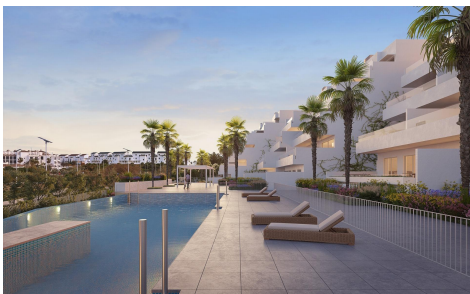

JL46676D

NEW BUILD RESIDENTIAL COMPLEX IN ESTEPEL 512,000

2

2

117m²

N/A