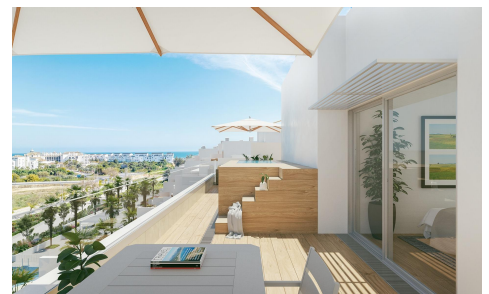

JL46676D

NEW BUILD RESIDENTIAL COMPLEX IN ESTEPEL 512,000

2

2

117m²

N/A