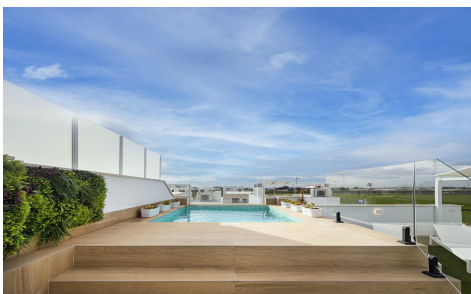

NEW BUILD RESIDENTIAL COMPLEX IN TORRE DE MONTE