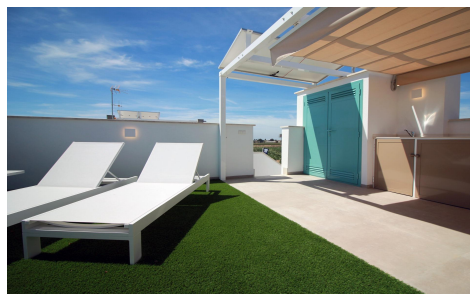

NEW BUILD RESIDENTIAL COMPLEX IN TORRE DE MONTE