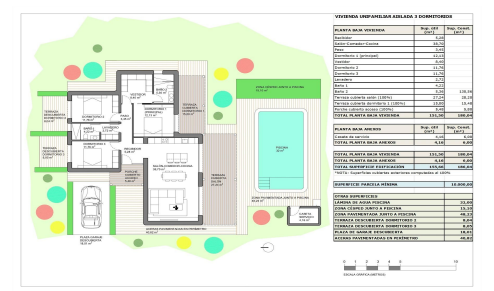

JL94762A

New Build Villas on Large Rustic Plots in Pinos €4,351,000

3

2

186m²

10,000m²