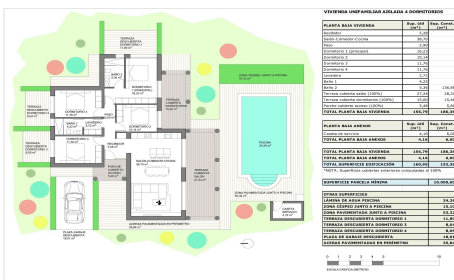

JL82234H

**New Build Villas on Large Rustic Plots in Pinos €1,490,000**

4

2

192m<sup>2</sup>

10,000m<sup>2</sup>