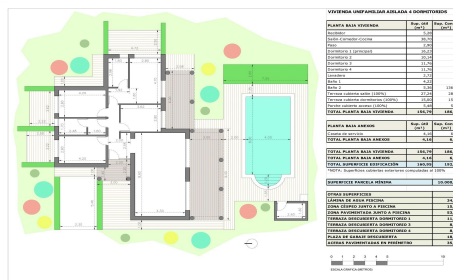

JL82234H

**New Build Villas on Large Rustic Plots in Pinos €1,490,000**

4

2

192m<sup>2</sup>

10,000m<sup>2</sup>