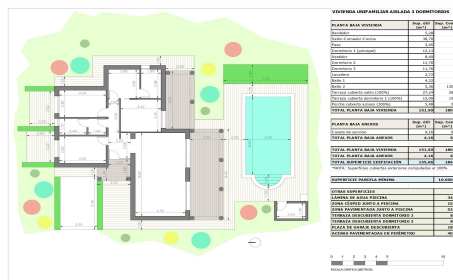

JL15404C

New Build Villas on Large Rustic Plots in Pinos €4,351,000

3

2

186m²

10,000m²