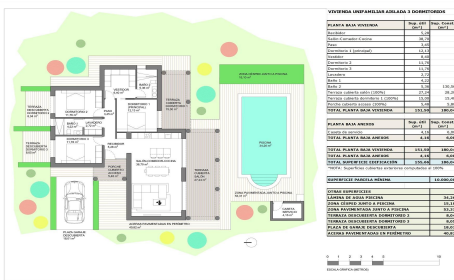

JL15404C

New Build Villas on Large Rustic Plots in Pinos €4,351,000

3

2

186m²

10,000m²