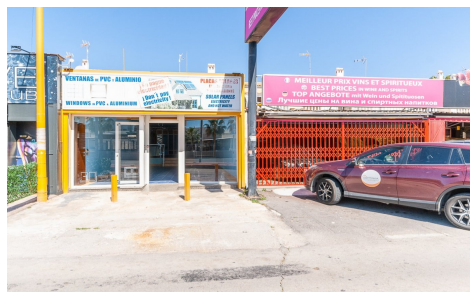

JL12801N

Other In Orihuela Costa

€183,000

0

0

122m²

123m²

N/A