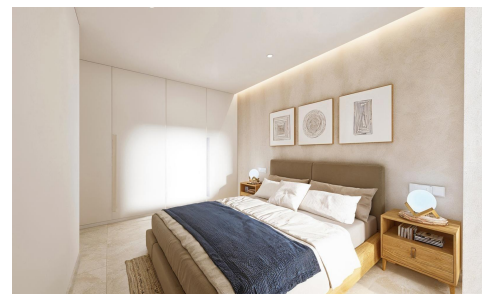

JL16534V

New Build Mediterranean Villas in San Pedro de Ribera

3

3

159m²

502m²