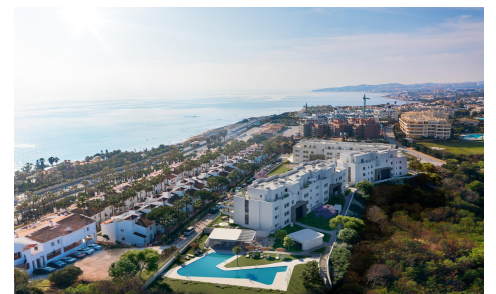

JL33209B

New Build Apartments with Sea Views in La Cañal, 481,600€

2

2

110m²

55m²