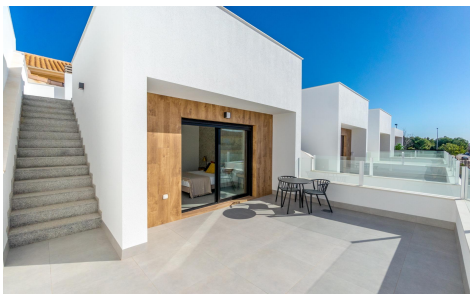

JL45027U

**New Build Semi-Detached Villas with Private Pools from €680,000**

3

2

133m<sup>2</sup>

153m<sup>2</sup>