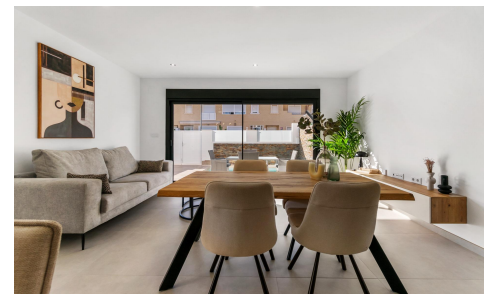

JL45027U

**New Build Semi-Detached Villas with Private Pools from €680,000**

3

2

133m<sup>2</sup>

153m<sup>2</sup>