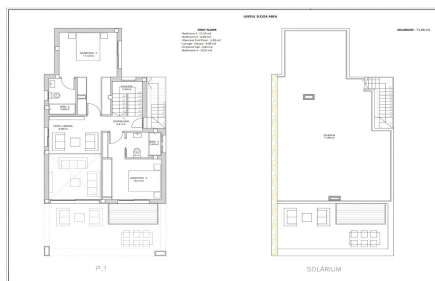

JL41094F

2 NEW BUILD VILLAS IN TORREVIEJA

€750,000

4

4

238m²

420m²