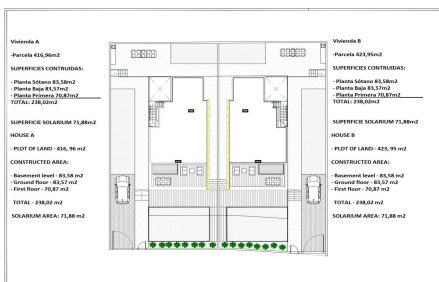

JL41094F

2 NEW BUILD VILLAS IN TORREVIEJA

€750,000

4

4

238m²

420m²