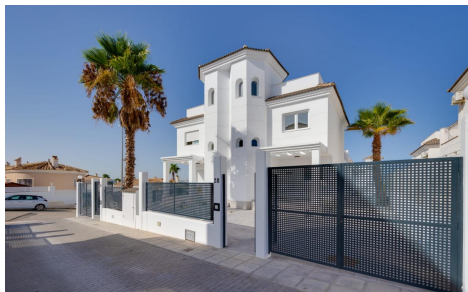

JL96284E

NEW BUILD RESIDENTIAL IN SAN FULGENCI €280,000

2

3

109m²

140m²