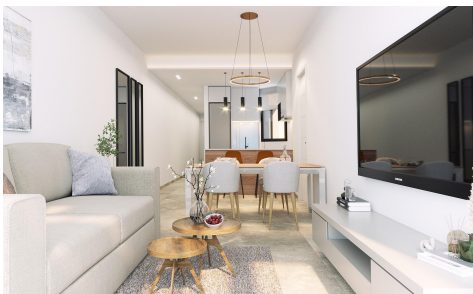

JL52449L

**Modern Apartments Just 250m from Playa del €388,000**

2

1

69m<sup>2</sup>

N/A