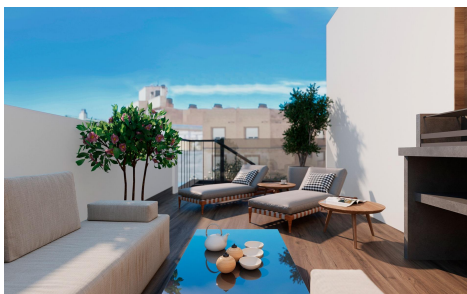

JL52449L

**Modern Apartments Just 250m from Playa del €388,000**

2

1

69m<sup>2</sup>

N/A