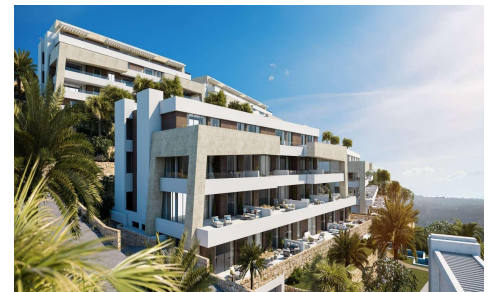

JL80339V

NEW BUILD RESIDENTIAL COMPLEX NEAR €8,052,980

4

4

281m²

N/A