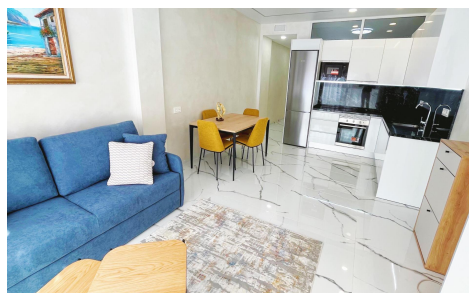

JL84385E

Apartment In Torrevieja

€260,000

2

2

90m²

N/A

N/A