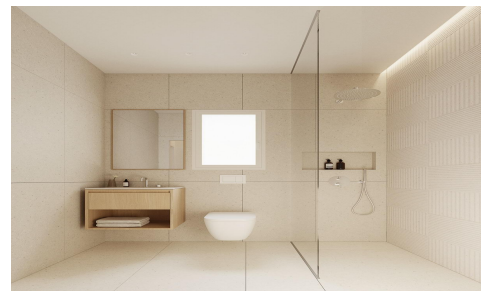

JL34365P

Modern New Build Apartments in the Heart of ~~€272,000~~ €272,000

1

2

69m²

N/A